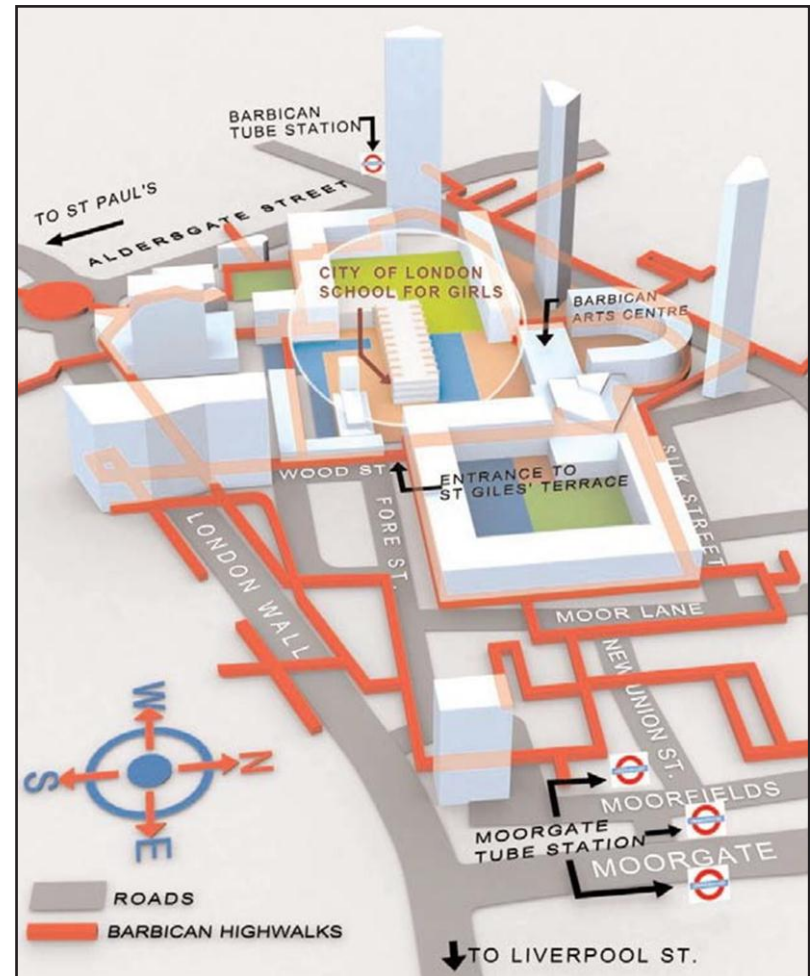

Travelling to the City of London School for Girls

- 1 Exit Moorgate Underground Station onto Moorgate, heading SOUTH towards London Wall.
- 2 Turn RIGHT at traffic lights after the Globe Pub, and continue along London Wall.
- 3 Turn RIGHT after Moor House onto Fore Street.
- 4 Turn LEFT continuing along Fore Street, and passing Moor Lane on your right.
- 5 At the end of the road, where Fore Street meets Wood Street, turn RIGHT and go through the bollards into the pedestrianised St Giles' Terrace.
- 6 Turn LEFT and you will see the school straight ahead of you, opposite St Giles' Church.

The entrance to the school is at street level via the pedestrian precinct **at the junction of Fore Street and Wood Street**. Nearest tube stations are Moorgate, Barbican and St Paul's.

City of London School for Girls
St Giles' Terrace
Barbican London
EC2Y 8BB